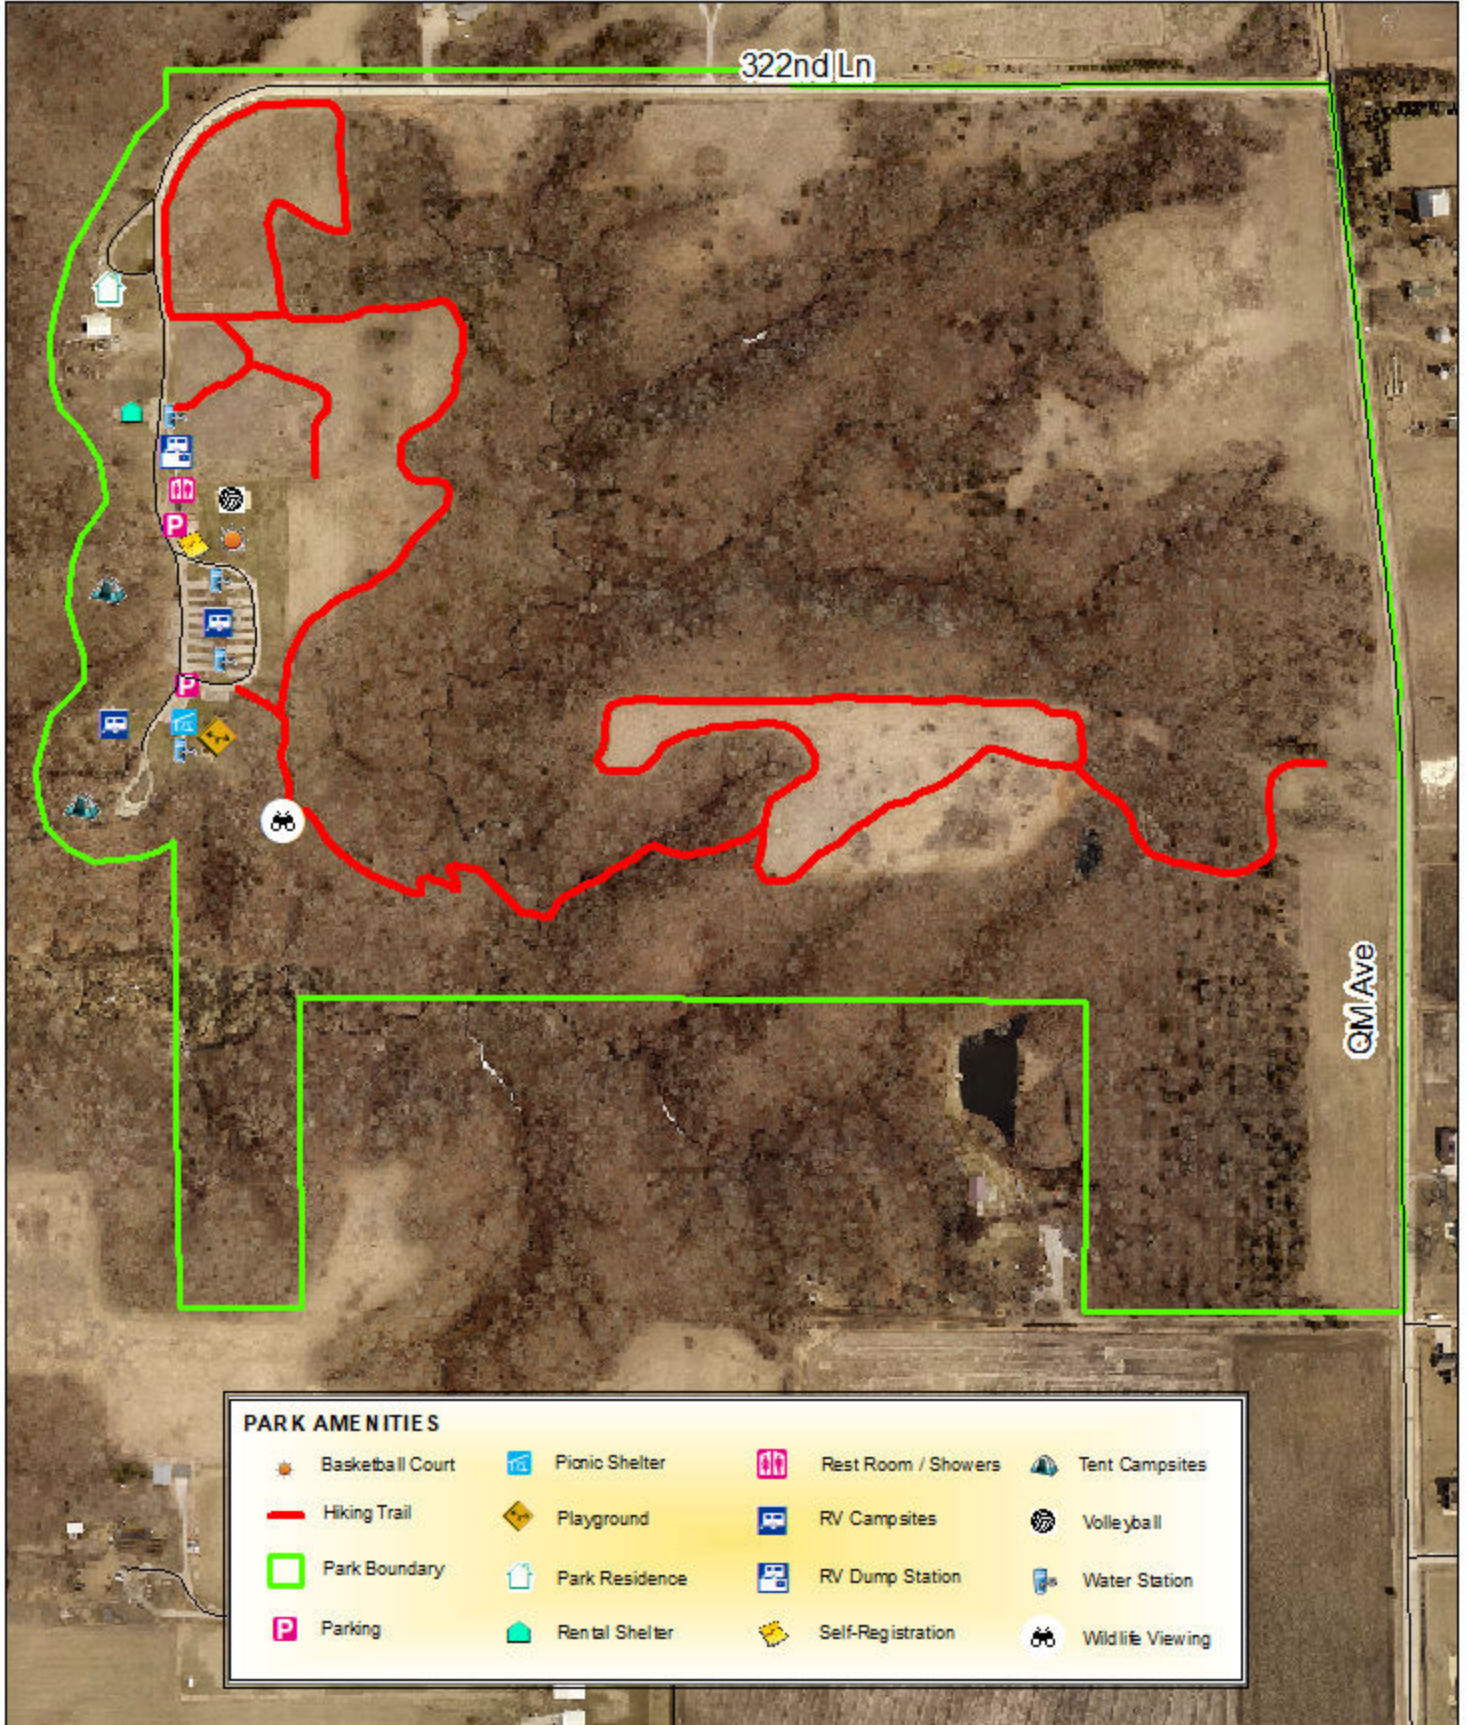

SWEDE POINT PARK

Boone County, Iowa

0 0.25 0.5 Miles

Date: 3/29/2019
 by Penny Vosler
 Boone County GIS