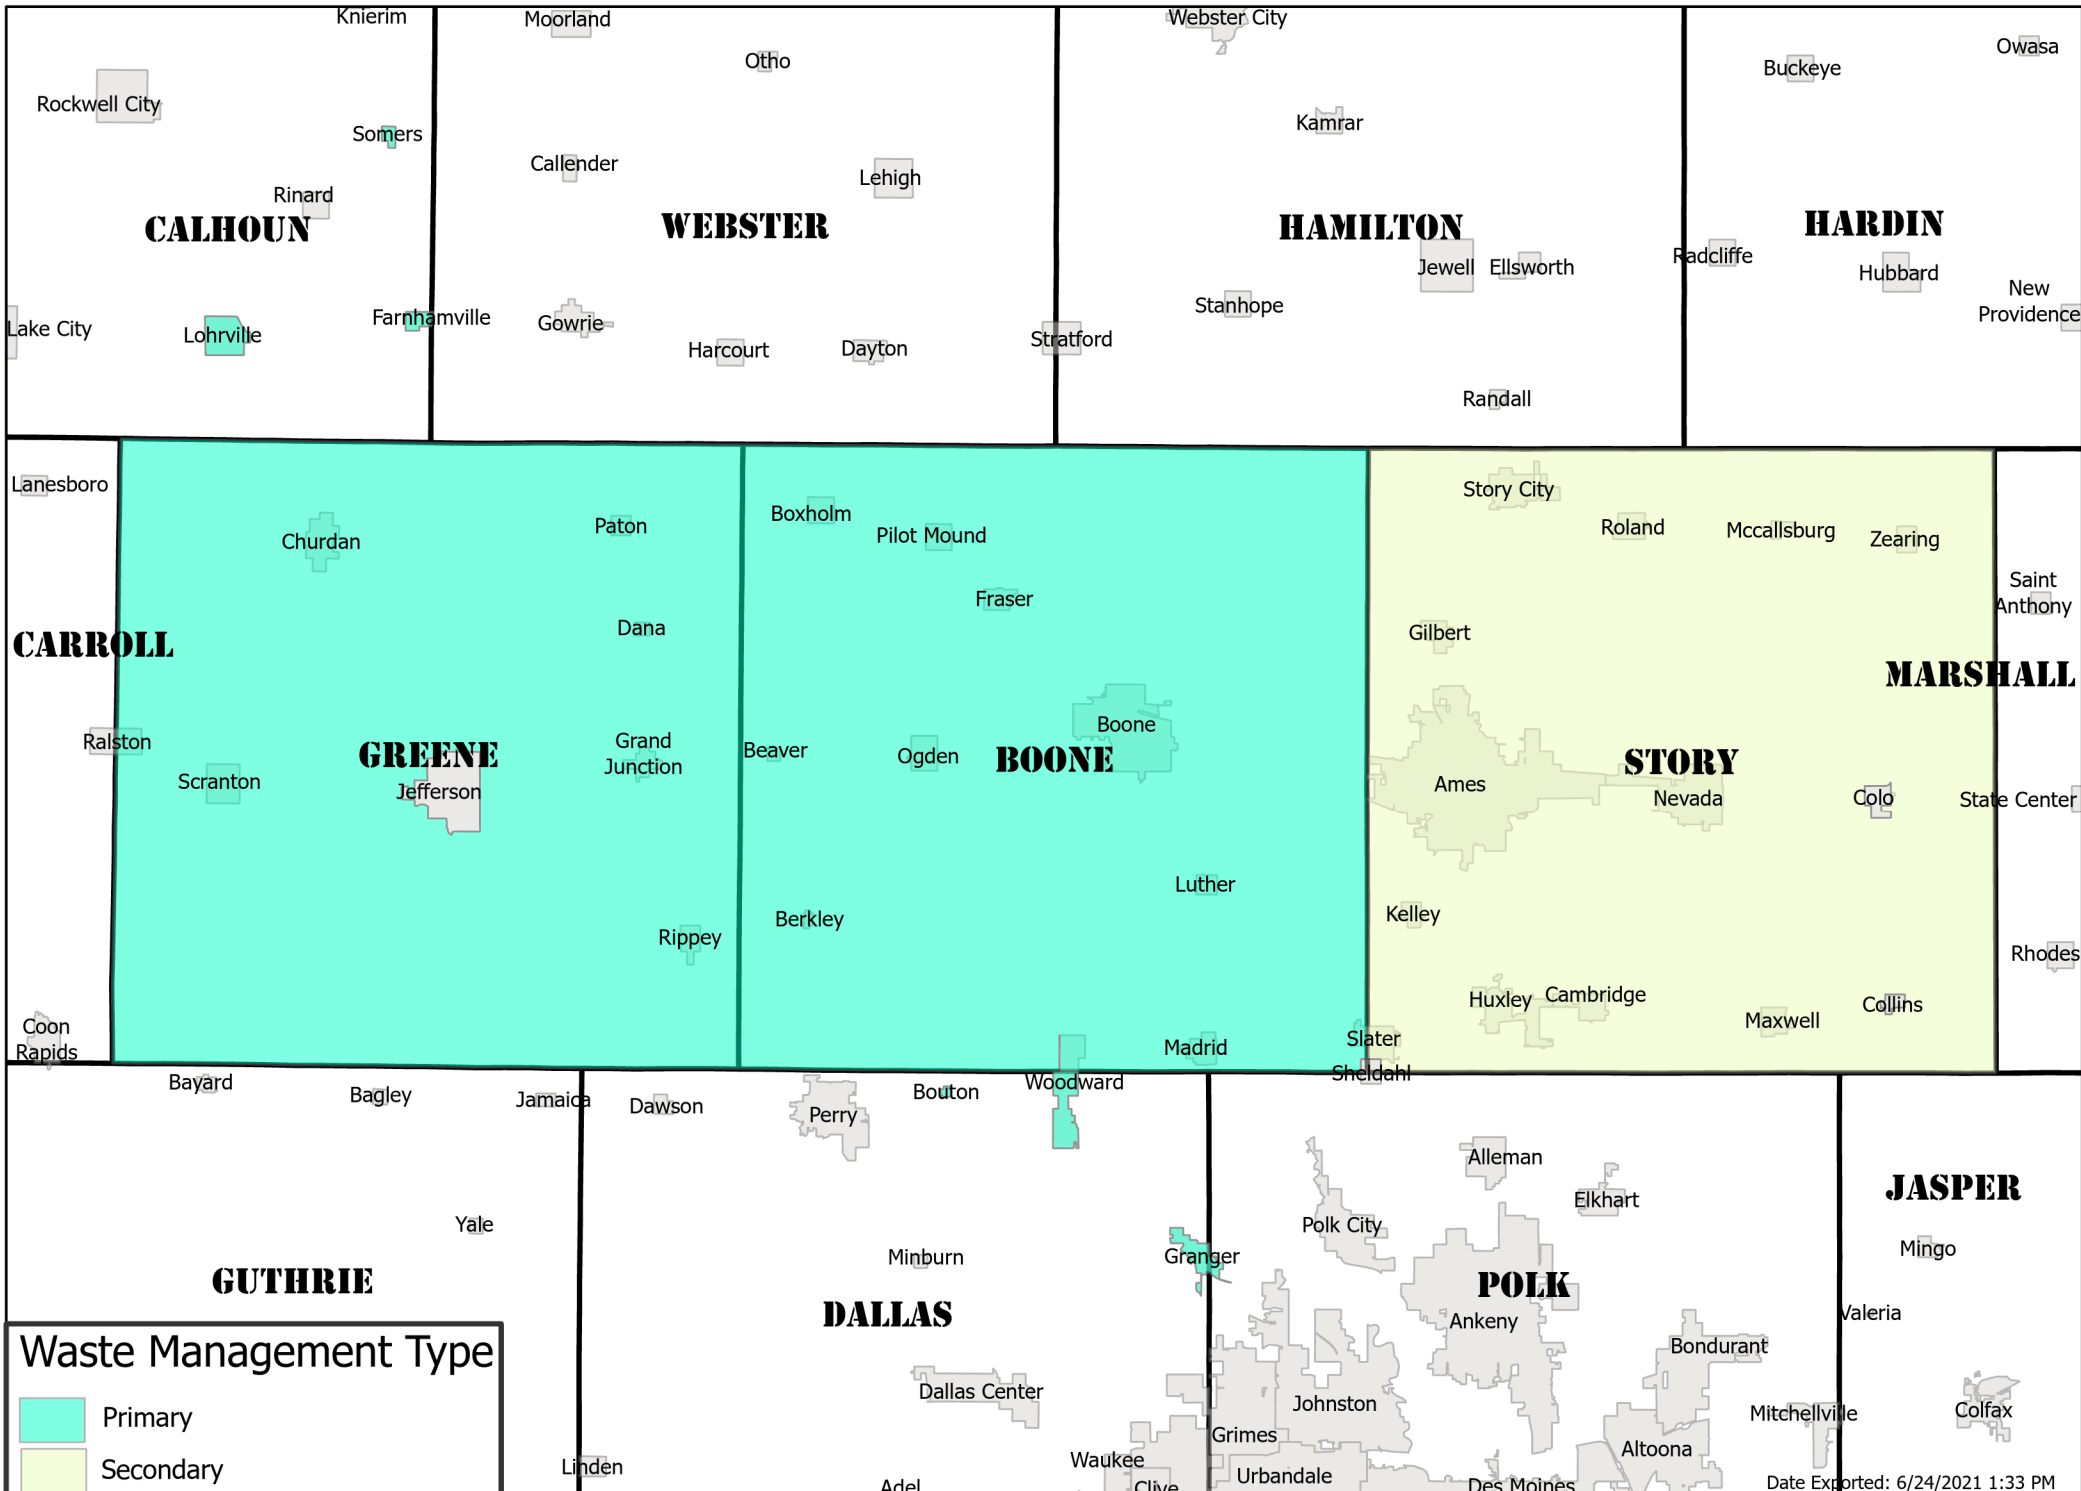

CENTRAL IOWA WASTE MANAGEMENT ASSOCIATION

Waste Management Type

- Primary
- Secondary