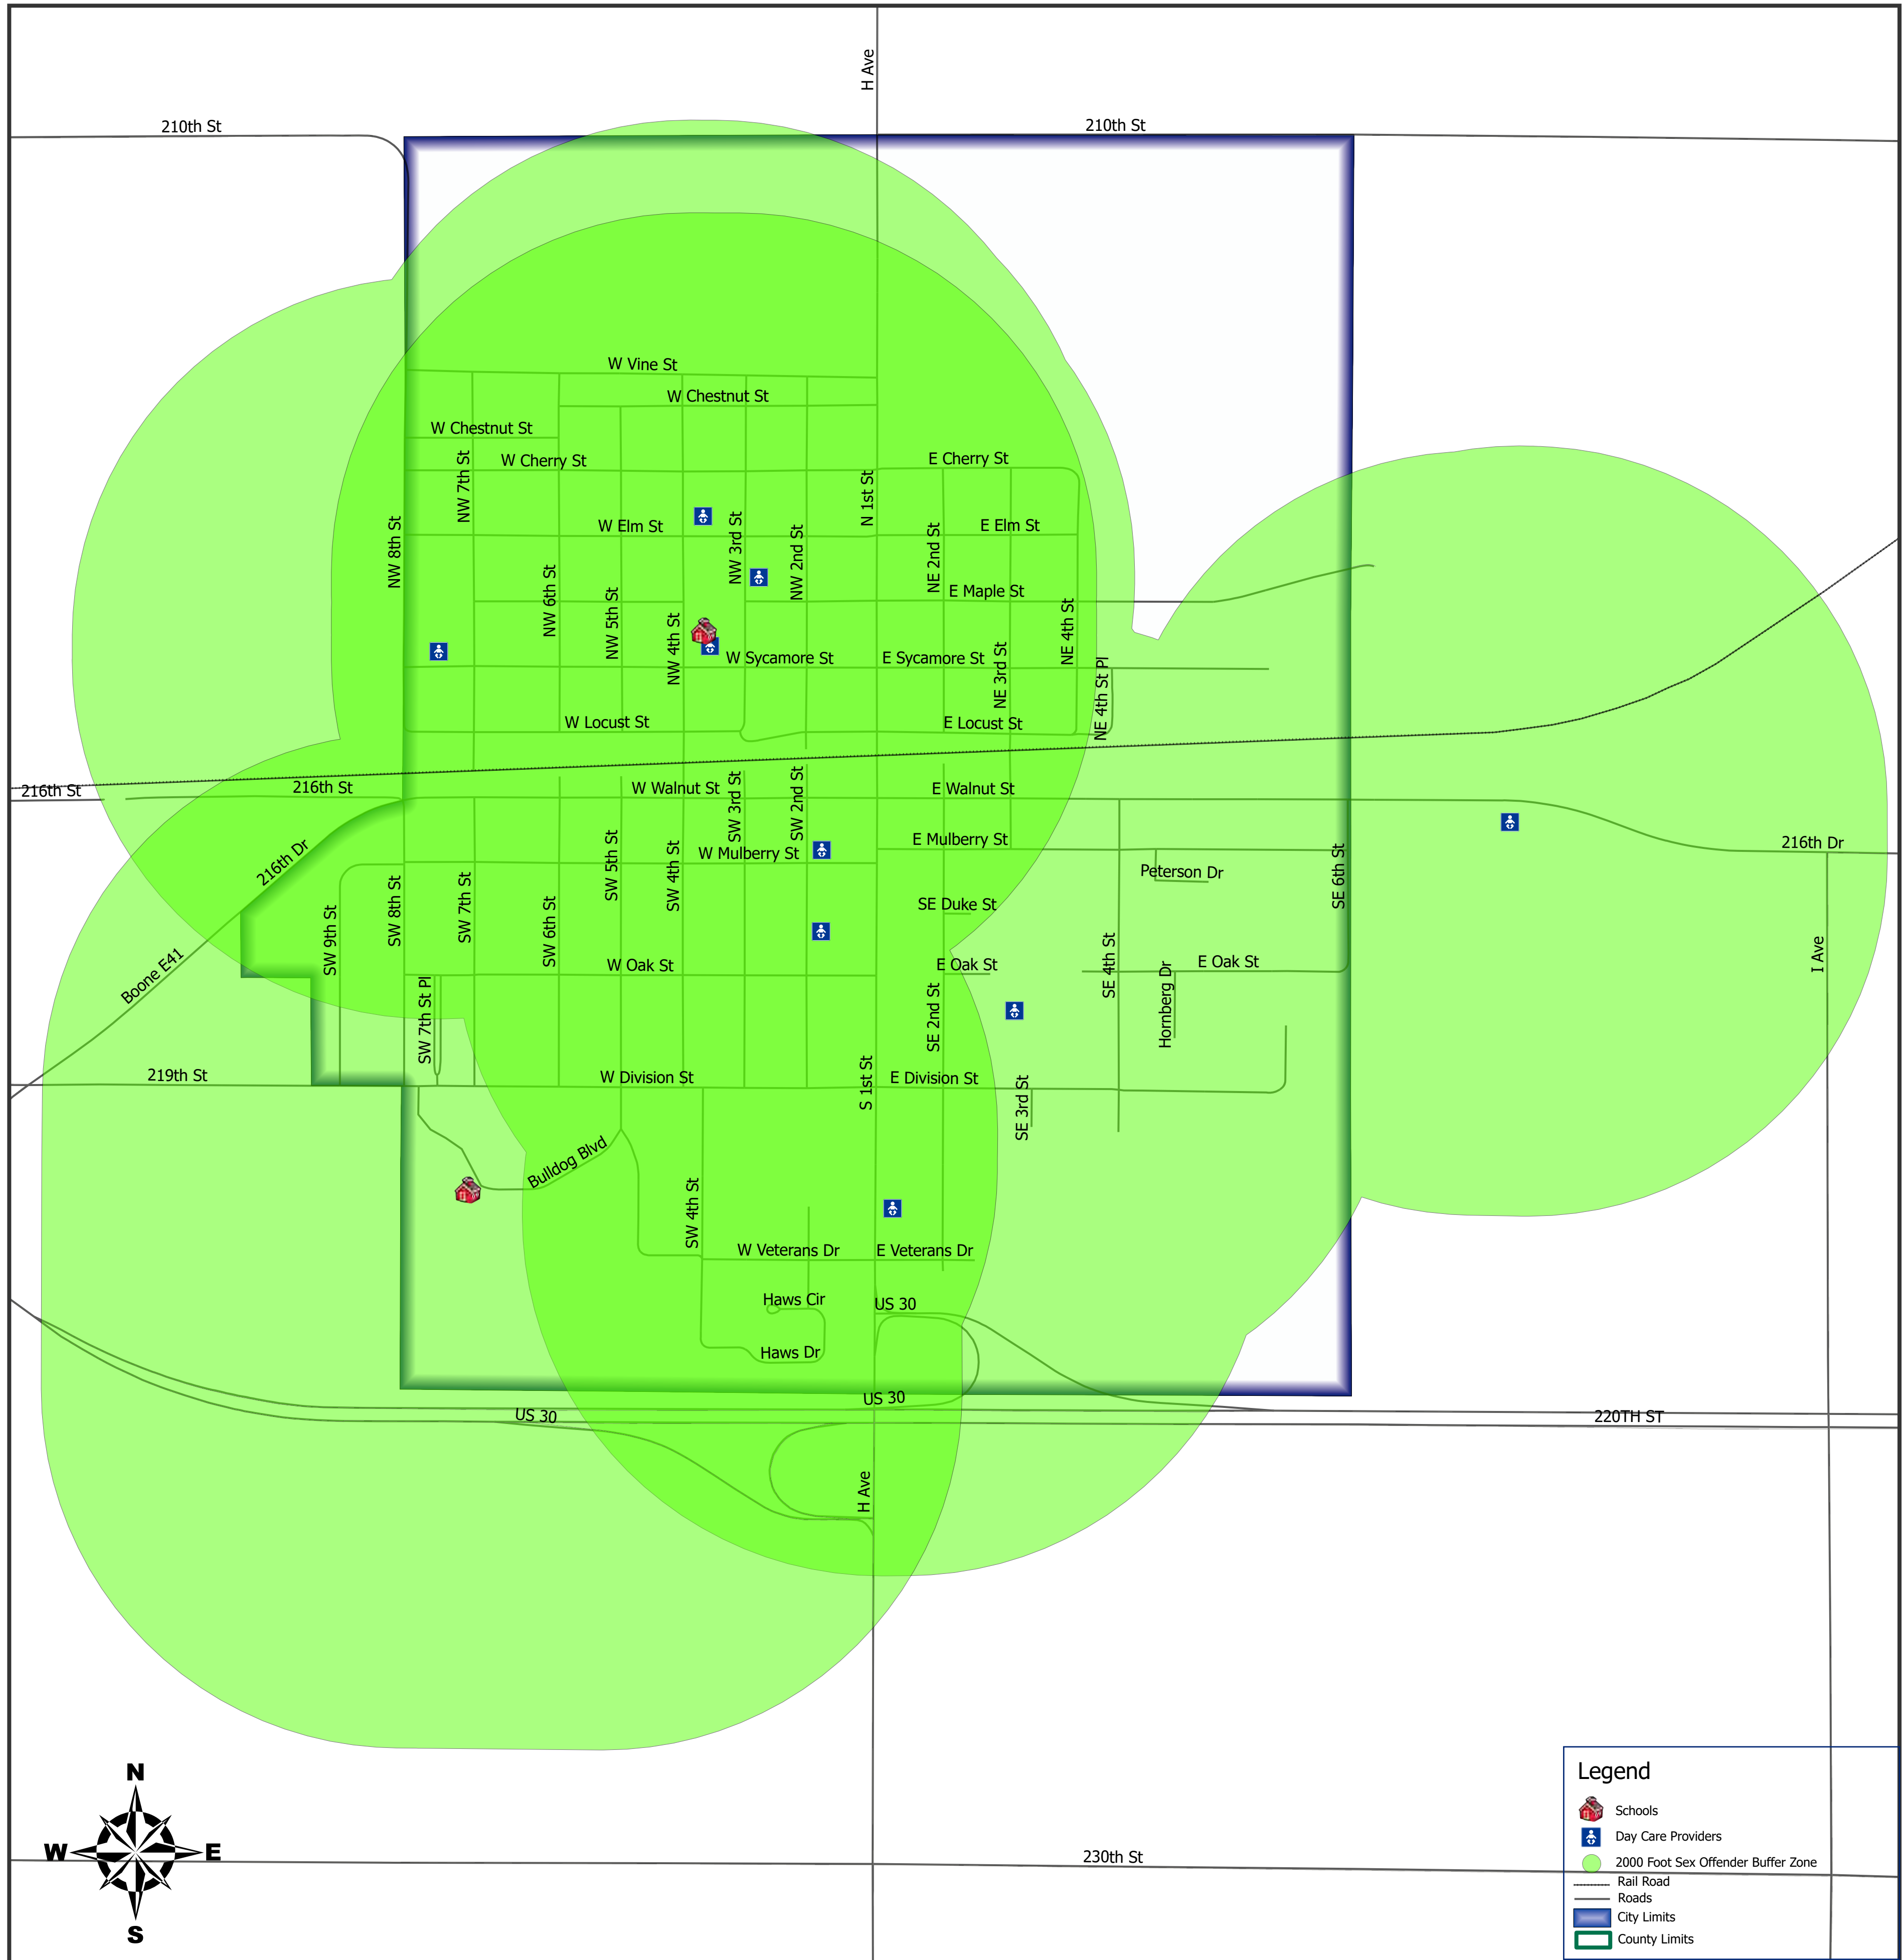

Ogden SOR Map

Legend

- Schools
- Day Care Providers
- 2000 Foot Sex Offender Buffer Zone
- Rail Road
- Roads
- City Limits
- County Limits

Erin Sorenson
Boone County GIS Coordinator
January 19, 2024