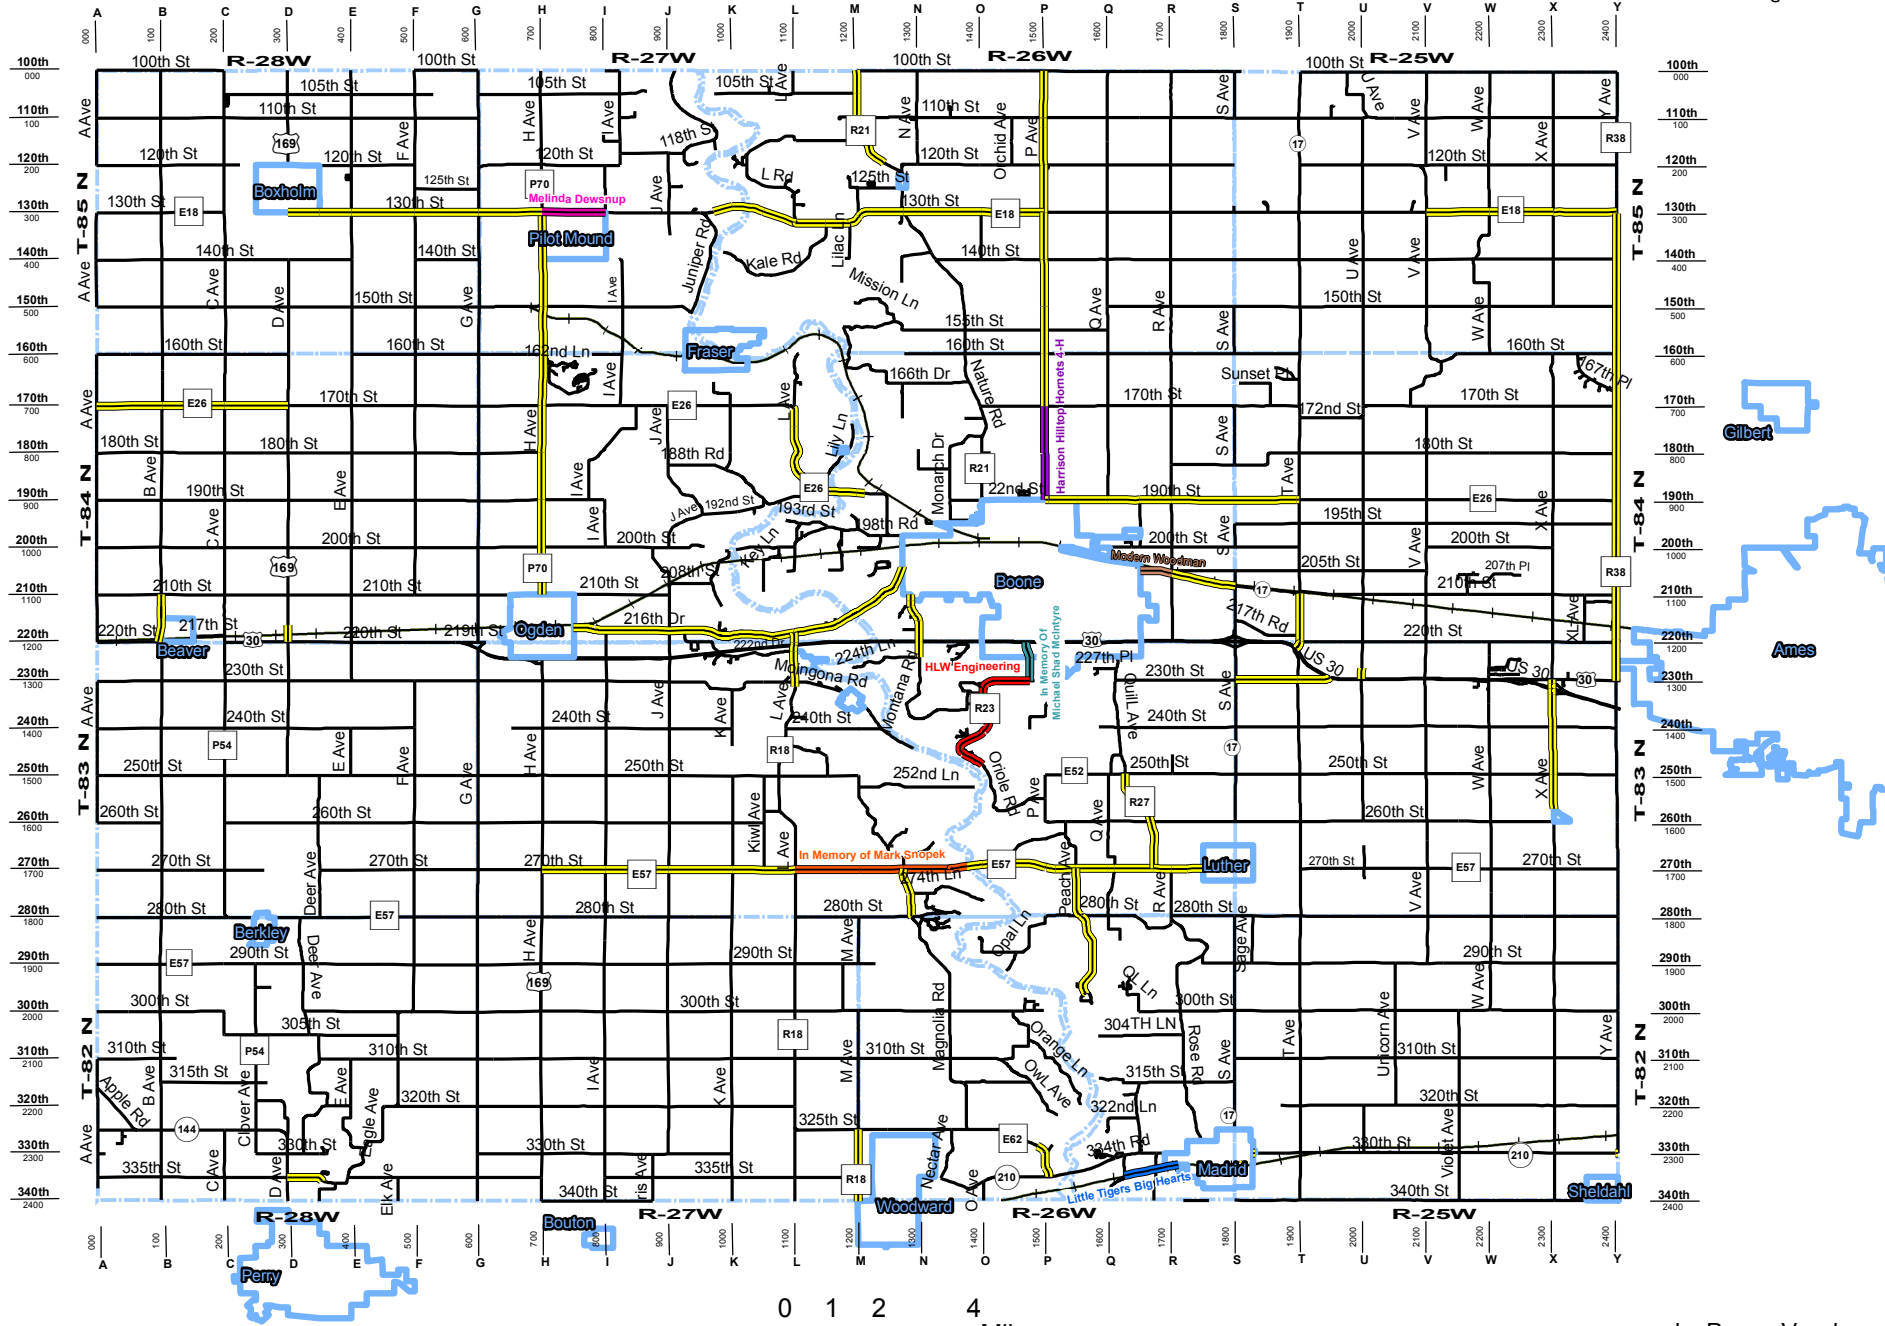

Boone County Adopt A Road

Date: 10/27/2015

by Penny Vossler
Boone County GIS