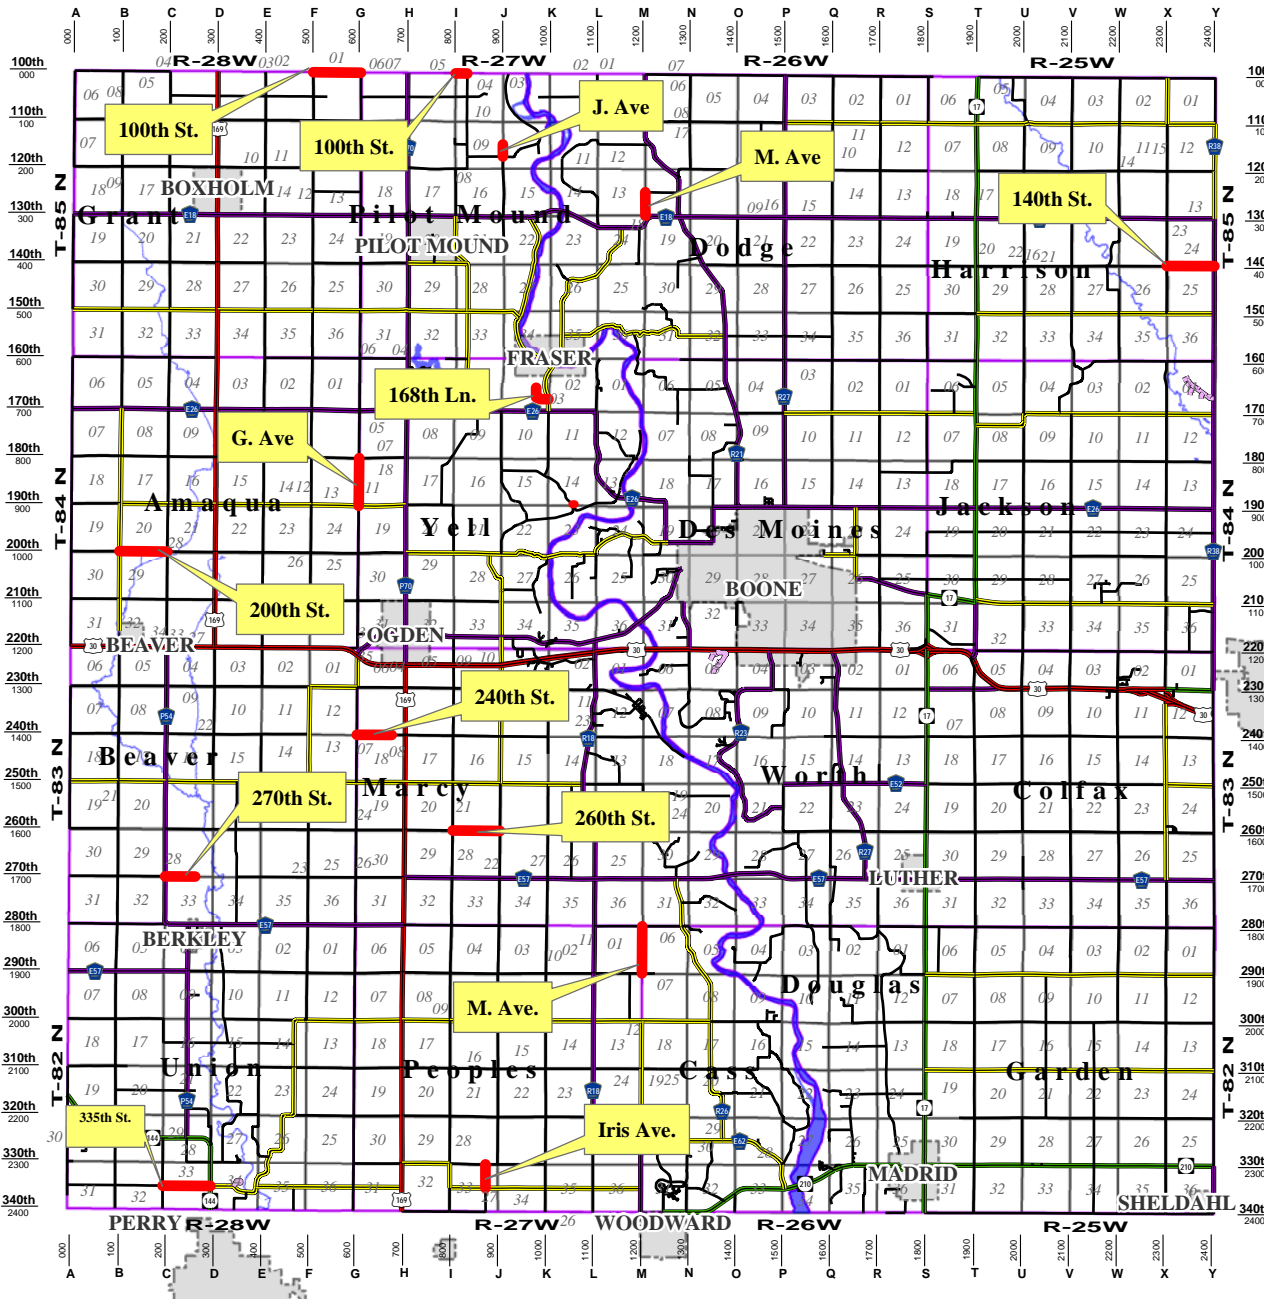

Boone County Engineers Office

CLASS B ROADS

 CLASS B ROADS

~Legend~

-  Private
-  Local
-  PA
-  MA
-  MC FM
-  MAC FM
-  Corporate Limits
-  Water
-  Political Township
-  Section Lines

BOONE COUNTY G.I.S. CADASTRAL MAP DATA
 DOES NOT REPLACE OR MODIFY SURVEYS,
 DEEDS, AND OR OTHER LEGAL INSTRUMENTS
 DEFINING LAND OWNERSHIP AND USE